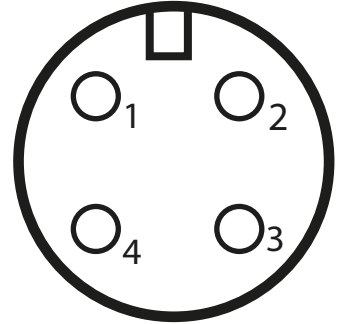

M1204 CONNECTOR

M1204 Male

Connection

Function	Connector
+VB	pin 1
GND	pin 2
A	pin 3
B	pin 4

M1204 Cable Female

Connection

Function	Color	Connector
+VB	 Brown	pin 1
GND	 White	pin 2
A	 Green	pin 3
B	 Yellow	pin 4

M1204 Cable Male

Connection

Function	Connector
+VB	pin 1
GND	pin 2
A	pin 3
B	pin 4